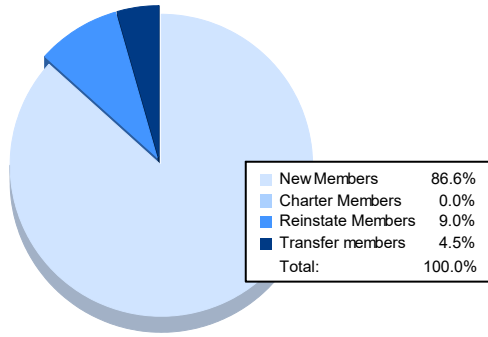

Year	New Clubs	Dropped Clubs	Gain/ Loss Clubs	New Members	Charter Members	Reinstate Members	Transfer Members	Total Member Added	Total Members Dropped	Gain/ Loss Members
2017-2018	0	2	-2	112	1	5	12	130	184	-54
2018-2019	0	2	-2	95	0	2	4	101	101	0
2019-2020	0	0	0	29	0	1	2	32	91	-59
2020-2021	1	1	0	63	19	2	4	88	142	-54
2021-2022	0	1	-1	58	0	6	3	67	117	-50
<b>Average</b>	<b>0</b>	<b>1</b>	<b>-1</b>	<b>71</b>	<b>4</b>	<b>3</b>	<b>5</b>	<b>84</b>	<b>127</b>	<b>-43</b>

### Membership Composition June 2022 Cumulative