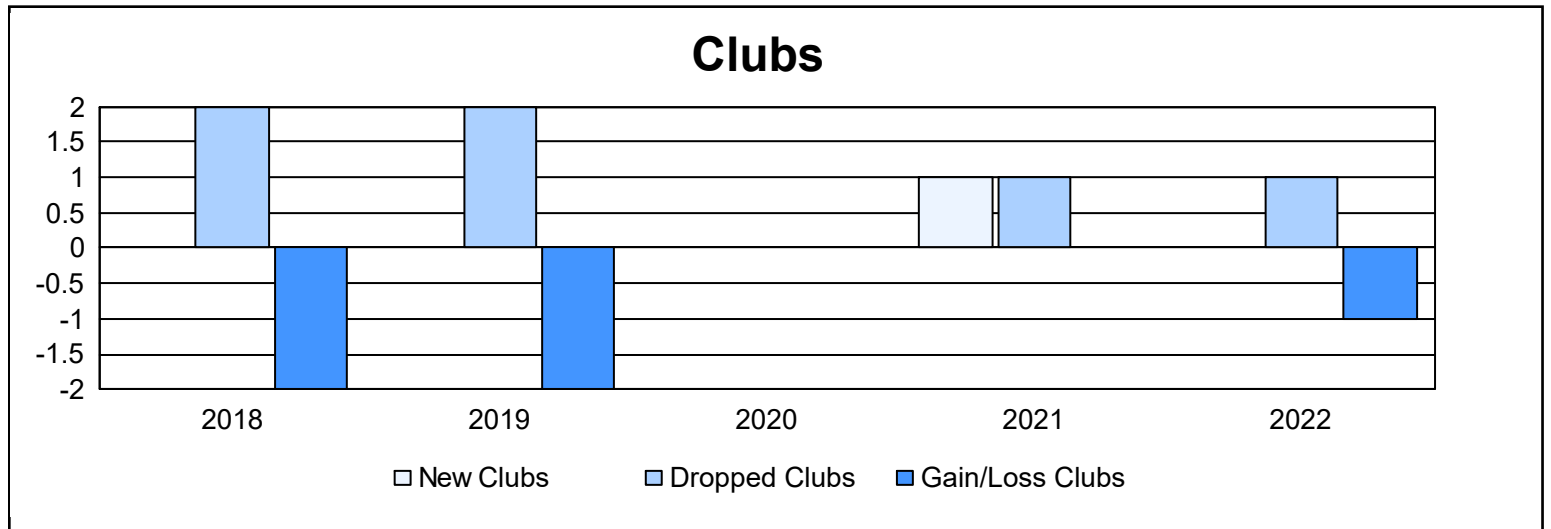

Year	New Clubs	Dropped Clubs	Gain/ Loss Clubs	New Members	Charter Members	Reinstate Members	Transfer Members	Total Member Added	Total Members Dropped	Gain/ Loss Members
2017-2018	0	2	-2	112	1	5	12	130	184	-54
2018-2019	0	2	-2	95	0	2	4	101	101	0
2019-2020	0	0	0	29	0	1	2	32	91	-59
2020-2021	1	1	0	63	19	2	4	88	142	-54
2021-2022	0	1	-1	58	0	6	3	67	117	-50
<b>Average</b>	<b>0</b>	<b>1</b>	<b>-1</b>	<b>71</b>	<b>4</b>	<b>3</b>	<b>5</b>	<b>84</b>	<b>127</b>	<b>-43</b>

### Membership Composition June 2022 Cumulative