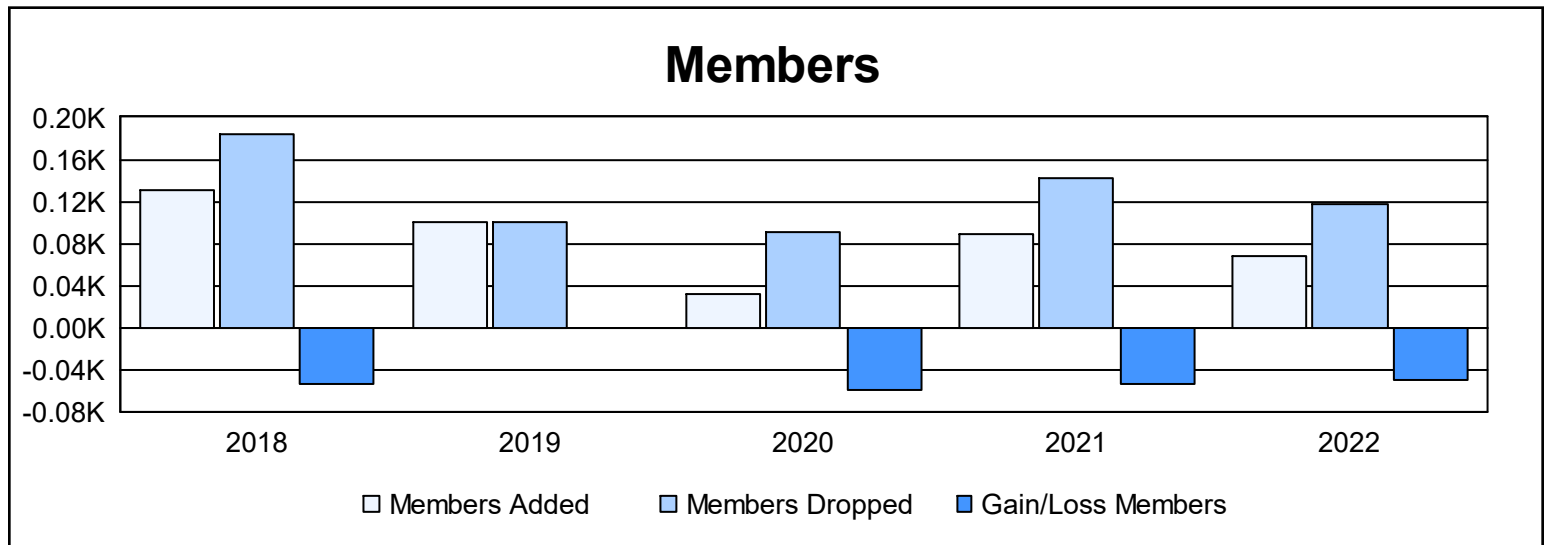

Year	New Clubs	Dropped Clubs	Gain/ Loss Clubs	New Members	Charter Members	Reinstate Members	Transfer Members	Total Member Added	Total Members Dropped	Gain/ Loss Members
2017-2018	0	2	-2	112	1	5	12	130	184	-54
2018-2019	0	2	-2	95	0	2	4	101	101	0
2019-2020	0	0	0	29	0	1	2	32	91	-59
2020-2021	1	1	0	63	19	2	4	88	142	-54
2021-2022	0	1	-1	58	0	6	3	67	117	-50
<b>Average</b>	<b>0</b>	<b>1</b>	<b>-1</b>	<b>71</b>	<b>4</b>	<b>3</b>	<b>5</b>	<b>84</b>	<b>127</b>	<b>-43</b>

### Membership Composition June 2022 Cumulative